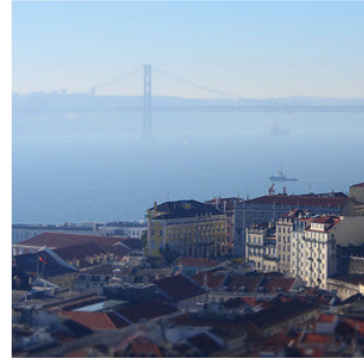

40 RECIETAS COM ALGAS HARMONIZADAS COM VINHOS DE LISBOA
RECIPES WITH SEAWEED HARMONIZED WITH LISBOA WINES

1 livro - 25 EUR

PayPal Buy Now

Debit or Credit Card

Powered by **PayPal**

RESTAURANTES LISBOA

ROTEIRO PORTO